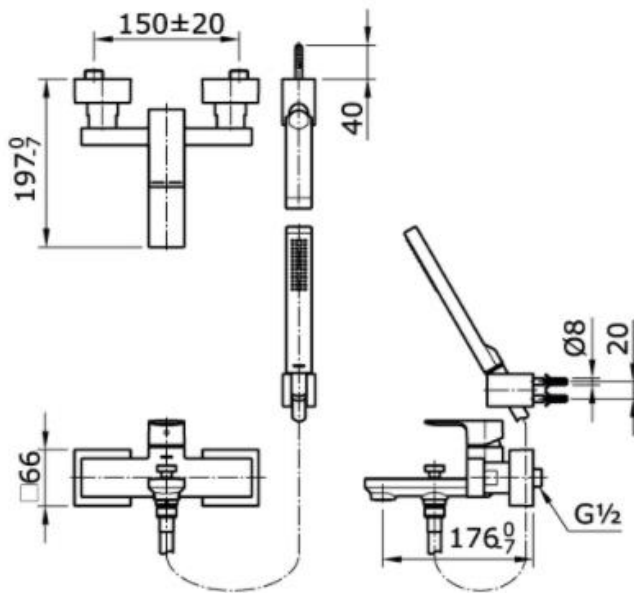

TOTO

Perfection by Design

Type No. : TX471MMA
Description : Single Lever Bath & Shower Set

Technical Specification :

Copyright © W. ATELIER SDN. BHD., All rights reserved.

All photos and specification in this brochure are only for illustration and do not necessarily represent the final standard specification. Manufacturer reserve the rights to make further improvements and changes, where appropriate during design development. Therefore, they shall not form part of an offer or contract.