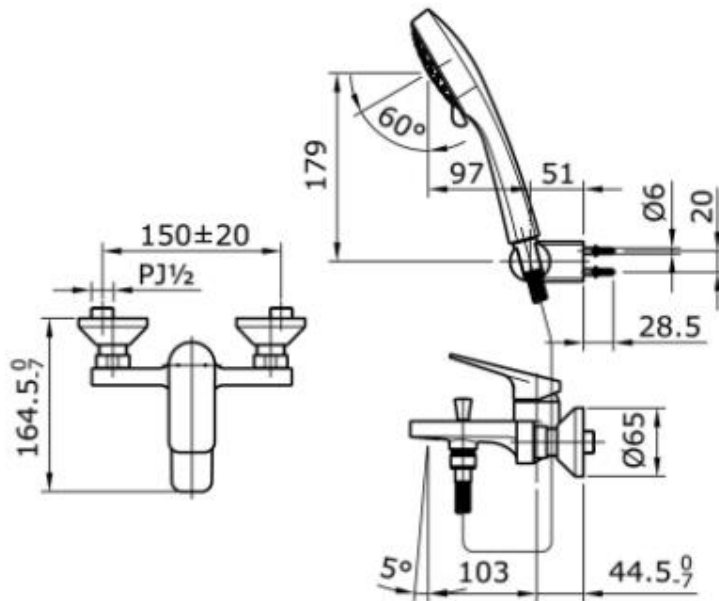

Technical Specification :

Copyright © W. ATELIER SDN. BHD., All rights reserved.

All photos and specification in this brochure are only for illustration and do not necessarily represent the final standard specification. Manufacturer reserve the rights to make further improvements and changes, where appropriate during design development. Therefore, they shall not form part of an offer or contract.