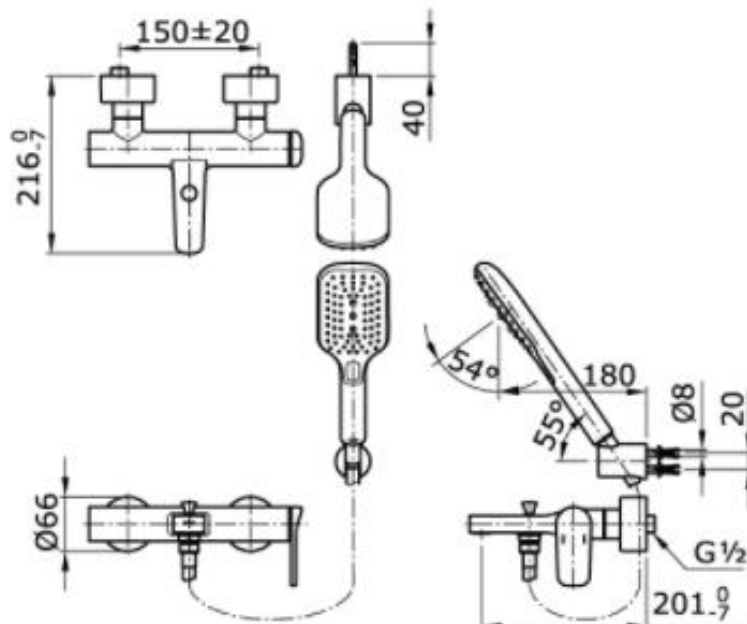

TOTO

Perfection by Design

Type No. : TX471SX
Description : Single Lever Bath & Shower Mixer set

Technical Specification :

Copyright © W. ATELIER SDN. BHD., All rights reserved.

All photos and specification in this brochure are only for illustration and do not necessarily represent the final standard specification. Manufacturer reserve the rights to make further improvements and changes, where appropriate during design development. Therefore, they shall not form part of an offer or contract.