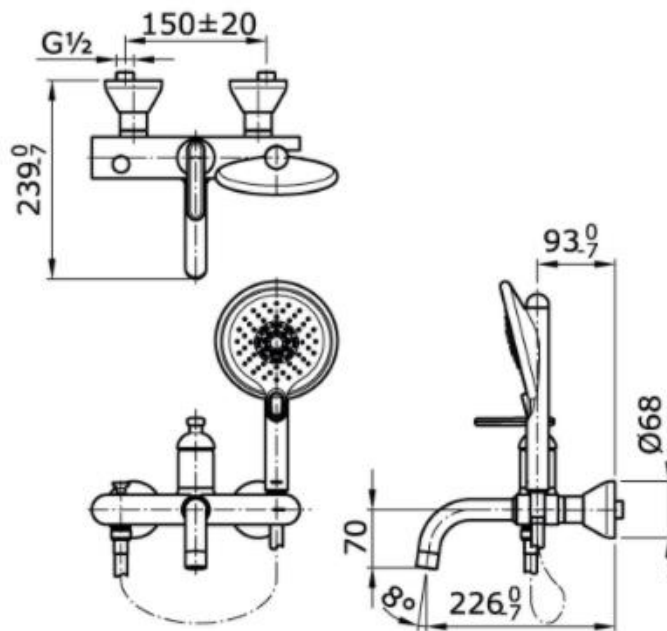

TOTO

Perfection by Design

Type No. : TX471SY
Description : Exposed Single Lever Bath & Shower Set With Handshower & Flexible Hose

Technical Specification :

Copyright © W. ATELIER SDN. BHD., All rights reserved.