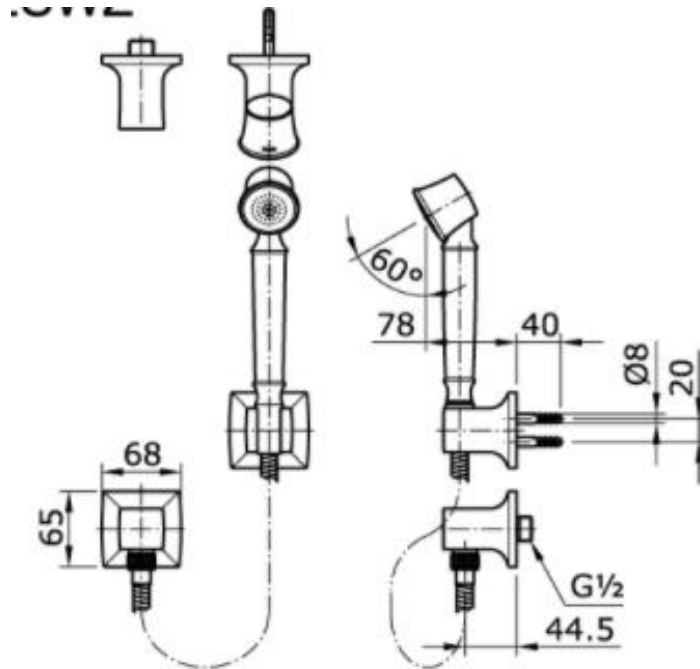

TOTO

Perfection by Design

Type No. : TX472SWZ
Description : Handshower Set

Technical Specification :

Copyright © W.ATELIER SDN. BHD., All rights reserved.

All photos and specification in this brochure are only for illustration and do not necessarily represent the final standard specification. Manufacturer reserve the rights to make further improvements and changes, where appropriate during design development. Therefore, they shall not form part of an offer or contract.