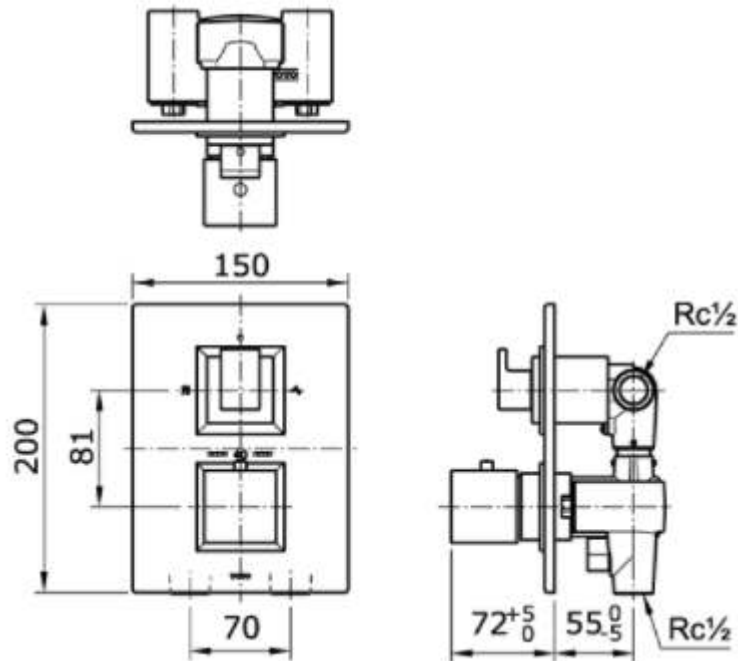

Technical Specification :

Copyright © W. ATELIER SDN. BHD., All rights reserved.

All photos and specification in this brochure are only for illustration and do not necessarily represent the final standard specification. Manufacturer reserve the rights to make further improvements and changes, where appropriate during design development. Therefore, they shall not form part of an offer or contract.