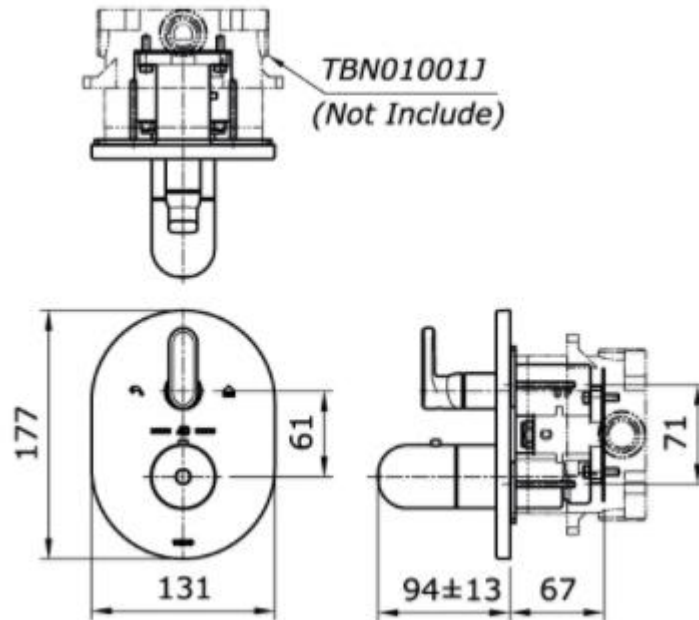

TOTO

Perfection by Design

Type No. : TX473SY
Description : Concealed Thermostatic Bath & Shower Mixer With Diverter & Stopvalve

Technical Specification :

Copyright © W. ATELIER SDN. BHD., All rights reserved.