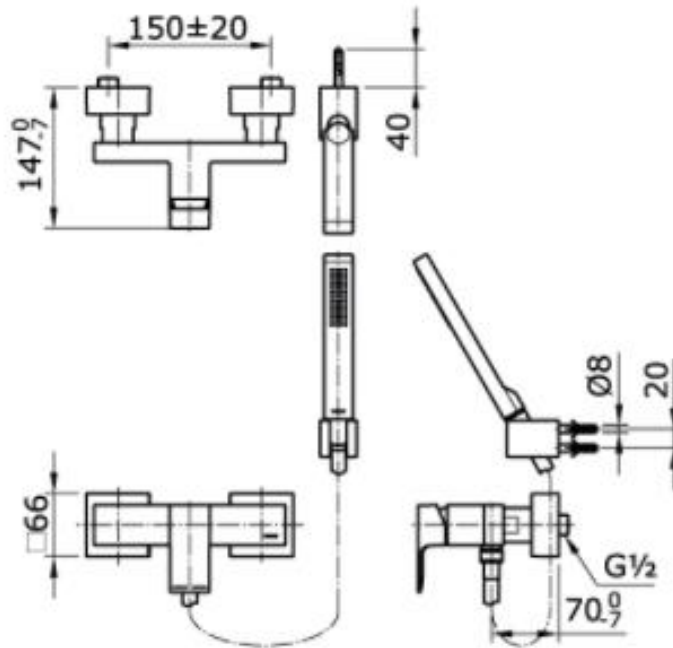

TOTO

Perfection by Design

Type No. : TX474MMA
Description : Wall Mount
Shower Mixer c/w
Flexible Hose,
Handshower And Hanger

Technical Specification :

Copyright © W. ATELIER SDN. BHD., All rights reserved.