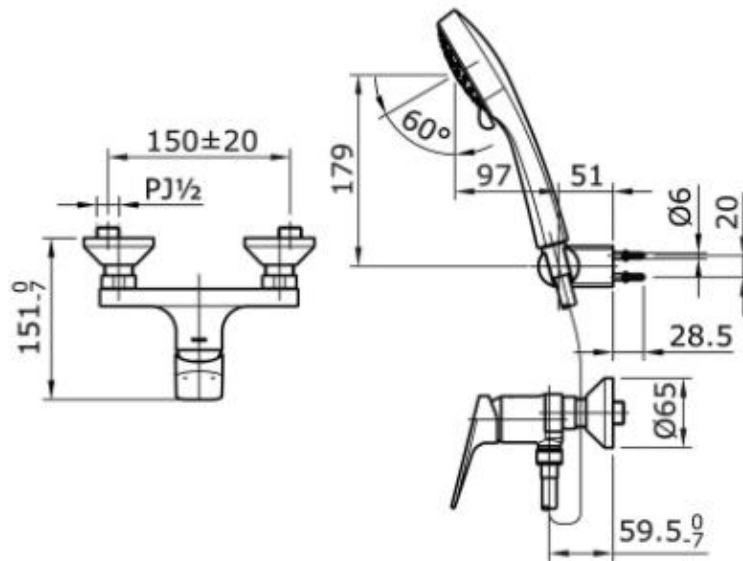

Technical Specification :

Copyright © W. ATELIER SDN. BHD., All rights reserved.

All photos and specification in this brochure are only for illustration and do not necessarily represent the final standard specification. Manufacturer reserve the rights to make further improvements and changes, where appropriate during design development. Therefore, they shall not form part of an offer or contract.