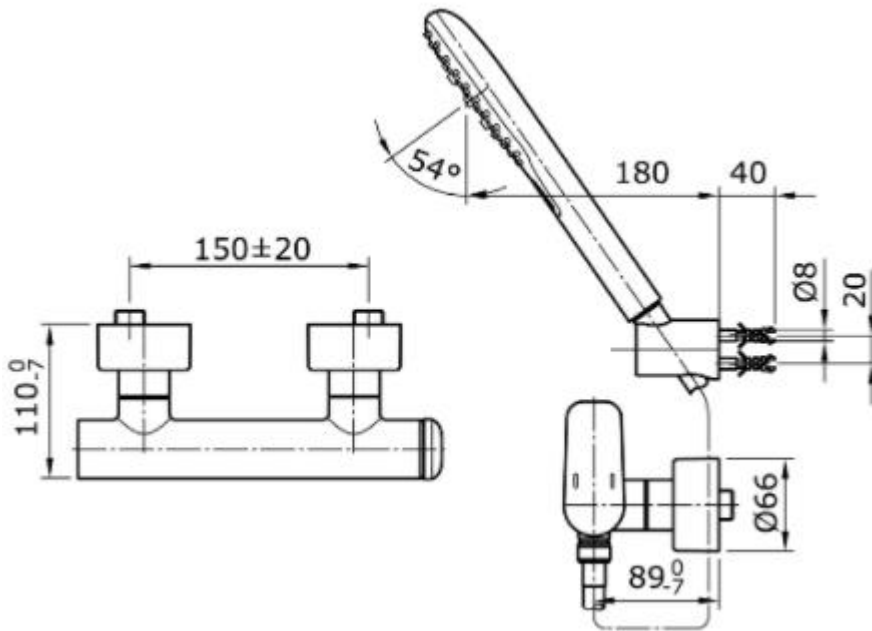

TOTO

Perfection by Design

Type No. : TX474SX
Description : Exposed Single Lever Shower Mixer Set With Handshower Set

Technical Specification :

Copyright © W. ATELIER SDN. BHD., All rights reserved.

All photos and specification in this brochure are only for illustration and do not necessarily represent the final standard specification. Manufacturer reserve the rights to make further improvements and changes, where appropriate during design development. Therefore, they shall not form part of an offer or contract.