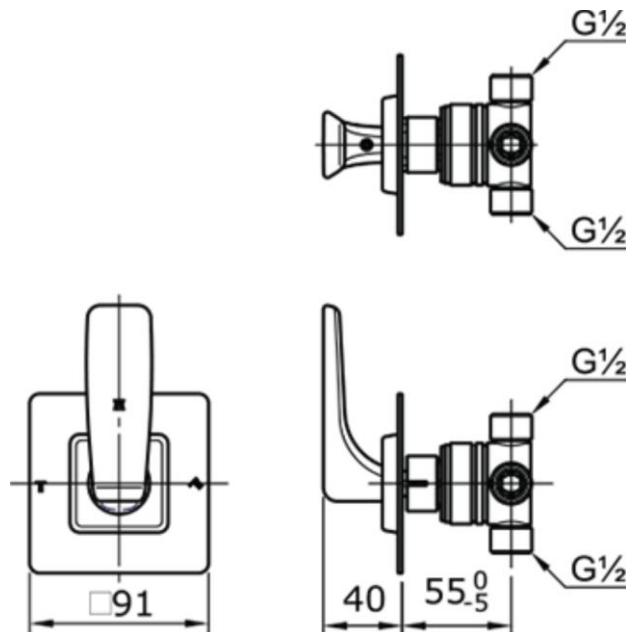

TOTO

Type No. : TX484ST
Description : 3 Way Diverter
(1 in 3 out)

Technical Specification :

Copyright © W. ATELIER SDN. BHD. All rights reserved.

All photos and specification in this brochure are only for illustration and do not necessarily represent the final standard specification. Manufacturer reserve the rights to make further improvements and changes, where appropriate during design development. Therefore, they shall not form part of an offer or contract.