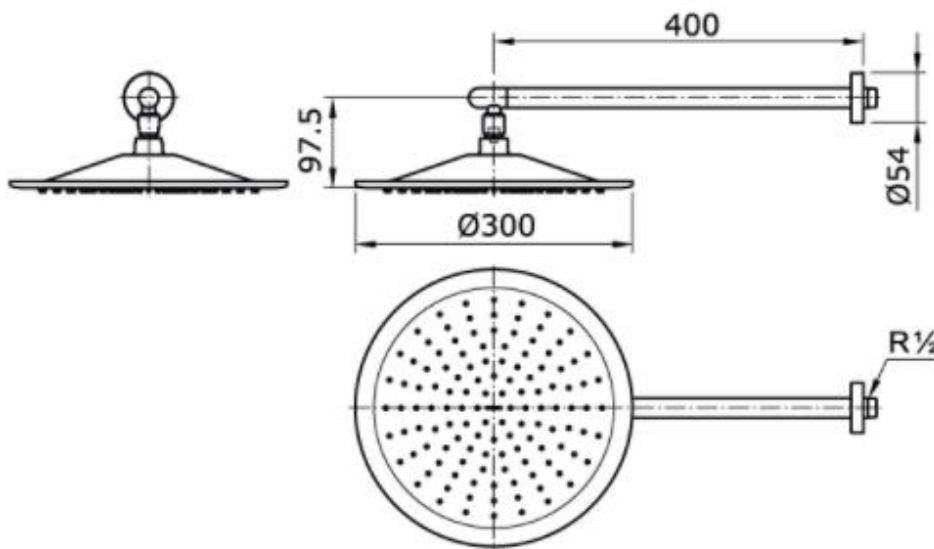

Technical Specification :

Copyright © W. ATELIER SDN. BHD., All rights reserved.

All photos and specification in this brochure are only for illustration and do not necessarily represent the final standard specification. Manufacturer reserve the rights to make further improvements and changes, where appropriate during design development. Therefore, they shall not form part of an offer or contract.