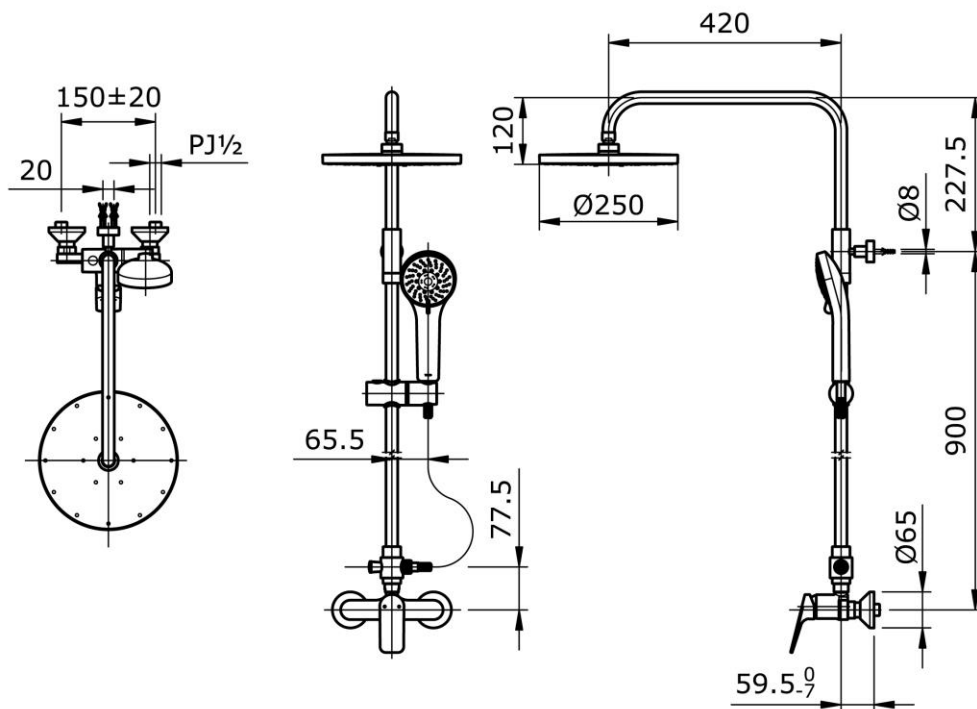

TOTO

Perfection by Design

Type No. : TX492SRS
Description : Shower Column Set

Technical Specification :

Copyright © W. ATELIER SDN. BHD., All rights reserved.

All photos and specification in this brochure are only for illustration and do not necessarily represent the final standard specification. Manufacturer reserve the rights to make further improvements and changes, where appropriate during design development. Therefore, they shall not form part of an offer or contract.