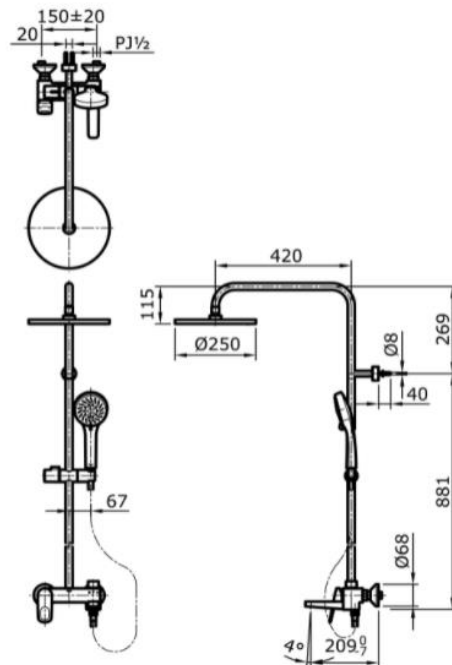

TOTO

Perfection by Design

Type No. : TX493SRS
Description : 3-Way Shower Column Set

Technical Specification :

Copyright © W. ATELIER SDN. BHD., All rights reserved.

All photos and specification in this brochure are only for illustration and do not necessarily represent the final standard specification. Manufacturer reserve the rights to make further improvements and changes, where appropriate during design development. Therefore, they shall not form part of an offer or contract.