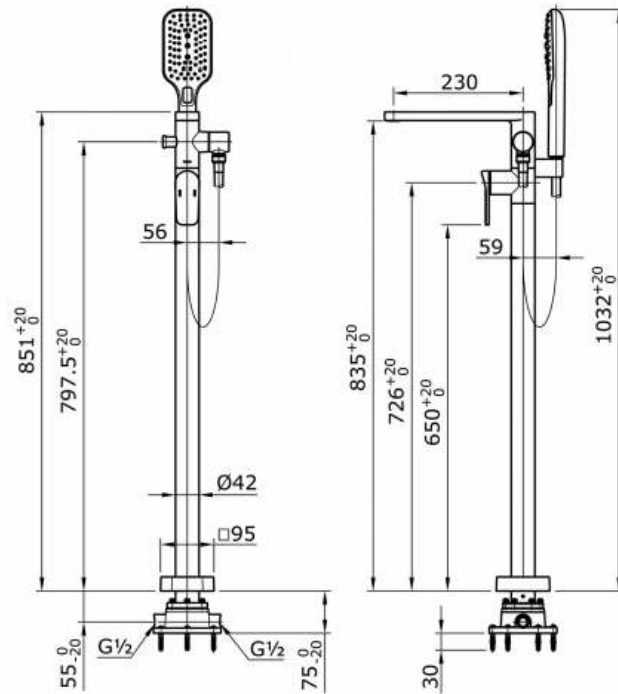

TOTO

Perfection by Design

Type No. : TX494SX
Description : Lever handle Floor Standing Bath & Shower Set

Technical Specification :

Copyright © W. ATELIER SDN. BHD., All rights reserved.

All photos and specification in this brochure are only for illustration and do not necessarily represent the final standard specification. Manufacturer reserve the rights to make further improvements and changes, where appropriate during design development. Therefore, they shall not form part of an offer or contract.