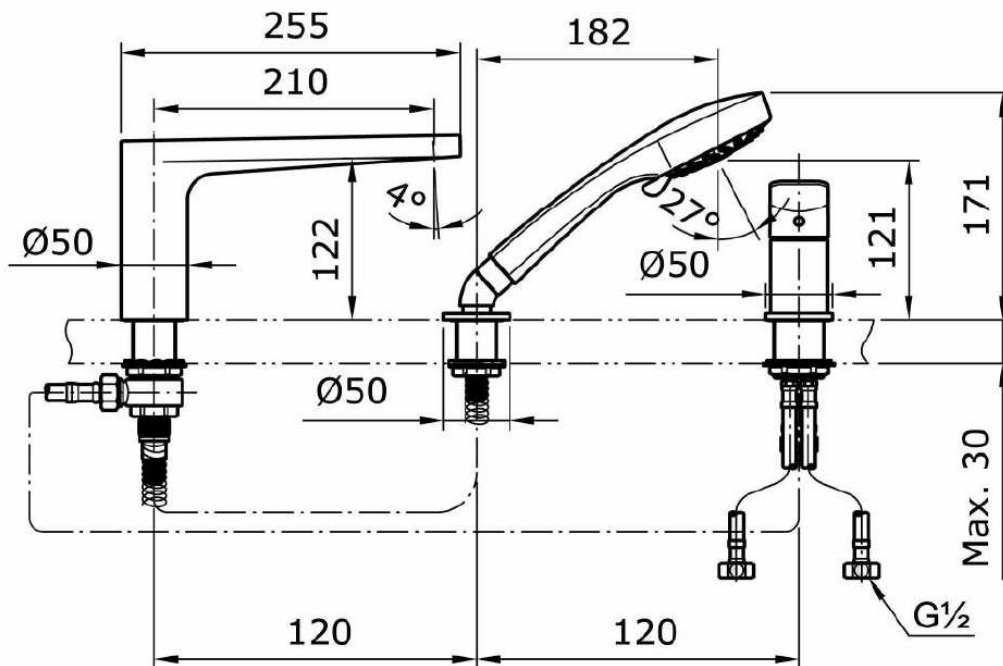

TOTO

Perfection by Design

Type No. : TX496SRSN
Description : 3 Holes Bath & Shower Set

Technical Specification :

Copyright © W. ATELIER SDN. BHD., All rights reserved.

All photos and specification in this brochure are only for illustration and do not necessarily represent the final standard specification. Manufacturer reserve the rights to make further improvements and changes, where appropriate during design development. Therefore, they shall not form part of an offer or contract.