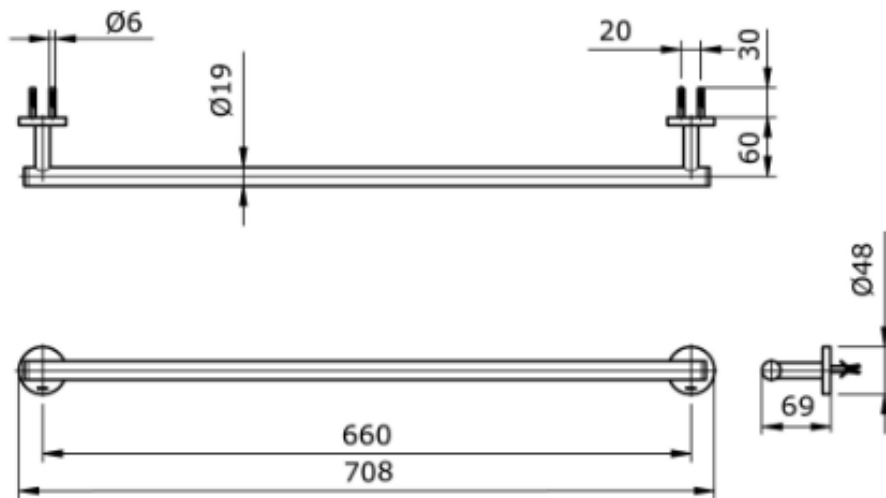

TOTO

Perfection by Design

Type No. : TX701AES
Description : Towel Bar

Technical Specification :

Copyright © W.ATELIER SDN. BHD. All rights reserved.

All photos and specification in this brochure are only for illustration and do not necessarily represent the final standard specification. Manufacturer reserve the rights to make further improvements and changes, where appropriate during design development. Therefore, they shall not form part of an offer or contract.