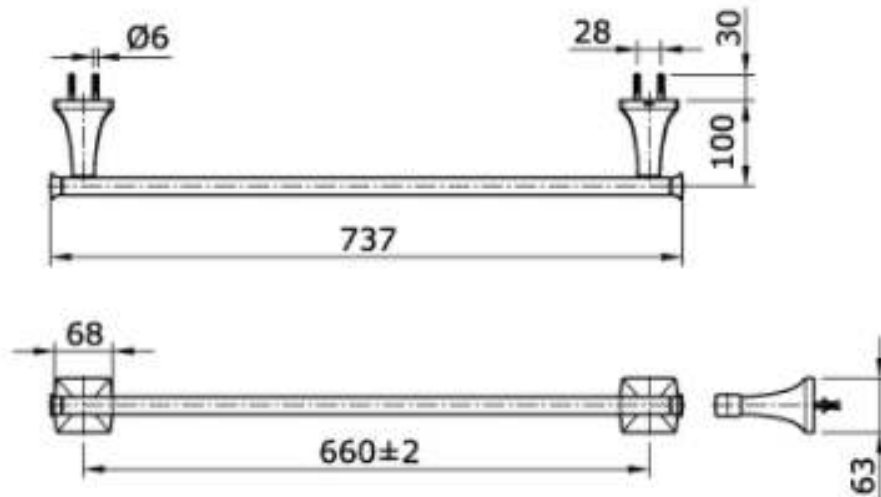

TOTO

Perfection by Design

Type No. : TX701AW
Description : Towel Bar
Size : 660mm (L)

Technical Specification :

Copyright © W. ATELIER SDN. BHD. All rights reserved.

All photos and specification in this brochure are only for illustration and do not necessarily represent the final standard specification. Manufacturer reserve the rights to make further improvements and changes, where appropriate during design development. Therefore, they shall not form part of an offer or contract.