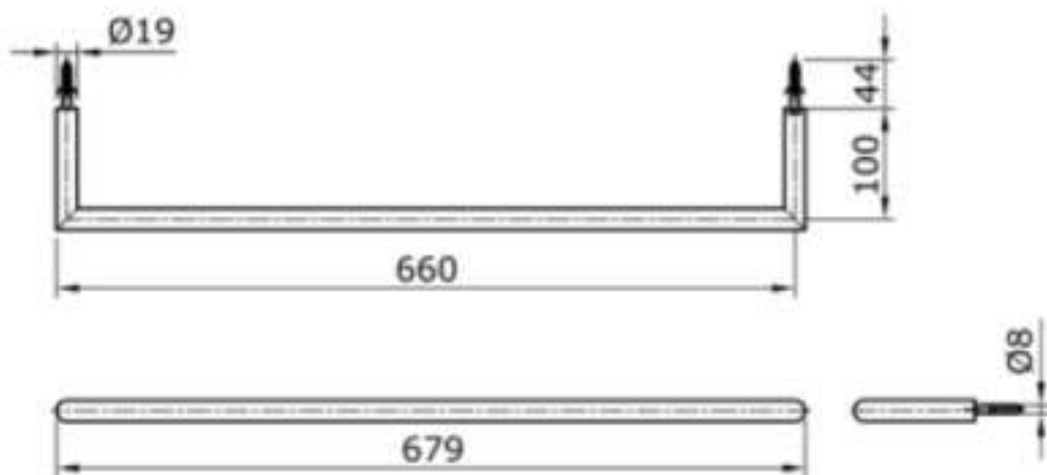

Technical Specification :

Copyright © W. ATELIER SDN. BHD., All rights reserved.

All photos and specification in this brochure are only for illustration and do not necessarily represent the final standard specification. Manufacturer reserve the rights to make further improvements and changes, where appropriate during design development. Therefore, they shall not form part of an offer or contract.