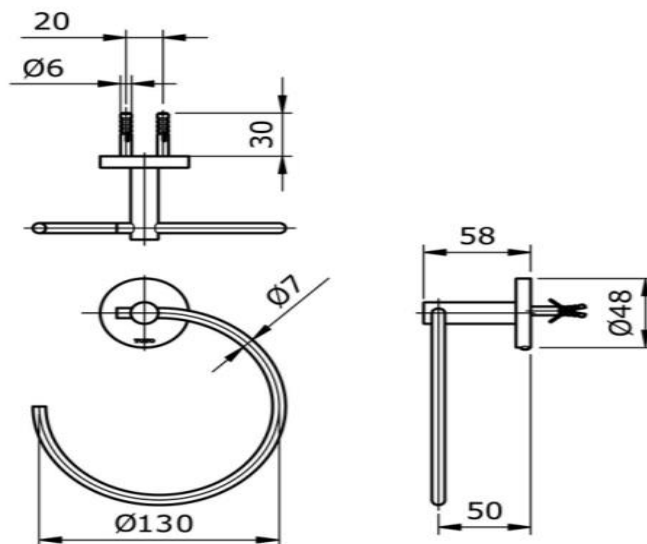

Technical Specification :

Copyright © W.ATELIER SDN. BHD. All rights reserved.

All photos and specification in this brochure are only for illustration and do not necessarily represent the final standard specification. Manufacturer reserve the rights to make further improvements and changes, where appropriate during design development. Therefore, they shall not form part of an offer or contract.