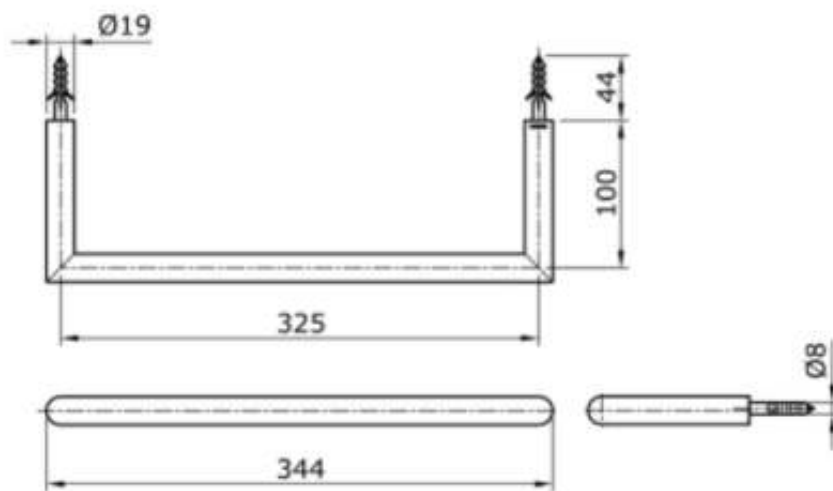

Technical Specification :

Copyright © W. ATELIER SDN. BHD., All rights reserved.

All photos and specification in this brochure are only for illustration and do not necessarily represent the final standard specification. Manufacturer reserve the rights to make further improvements and changes, where appropriate during design development. Therefore, they shall not form part of an offer or contract.