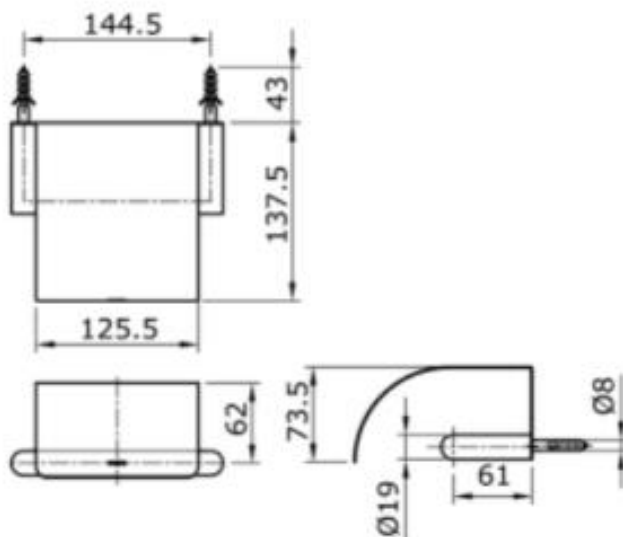

TOTO

Perfection by Design

Type No. : TX703M3AV1
Description : Paper Holder With Cover

Technical Specification :

Copyright © W. ATELIER SDN. BHD., All rights reserved.

All photos and specification in this brochure are only for illustration and do not necessarily represent the final standard specification. Manufacturer reserve the rights to make further improvements and changes, where appropriate during design development. Therefore, they shall not form part of an offer or contract.