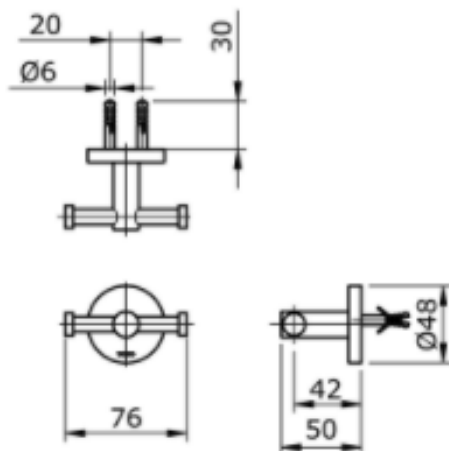

TOTO

Perfection by Design

Type No. : TX704AES
Description : Double Robe Hook

Technical Specification :

Copyright © W.ATELIER SDN. BHD. All rights reserved.

All photos and specification in this brochure are only for illustration and do not necessarily represent the final standard specification. Manufacturer reserve the rights to make further improvements and changes, where appropriate during design development. Therefore, they shall not form part of an offer or contract.