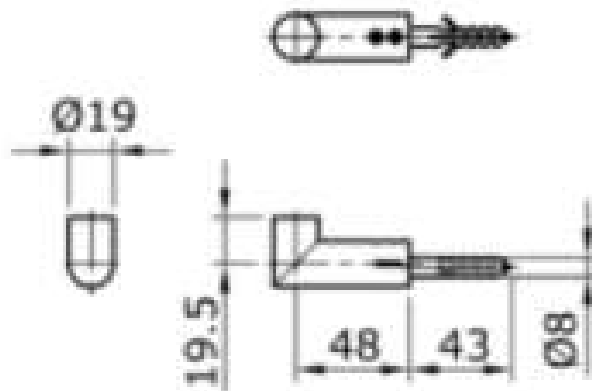

TOTO

Perfection by Design

Type No. : TX704M3A
Description : Single Robe Hook

Technical Specification :

Copyright © W. ATELIER SDN. BHD., All rights reserved.

All photos and specification in this brochure are only for illustration and do not necessarily represent the final standard specification. Manufacturer reserve the rights to make further improvements and changes, where appropriate during design development. Therefore, they shall not form part of an offer or contract.