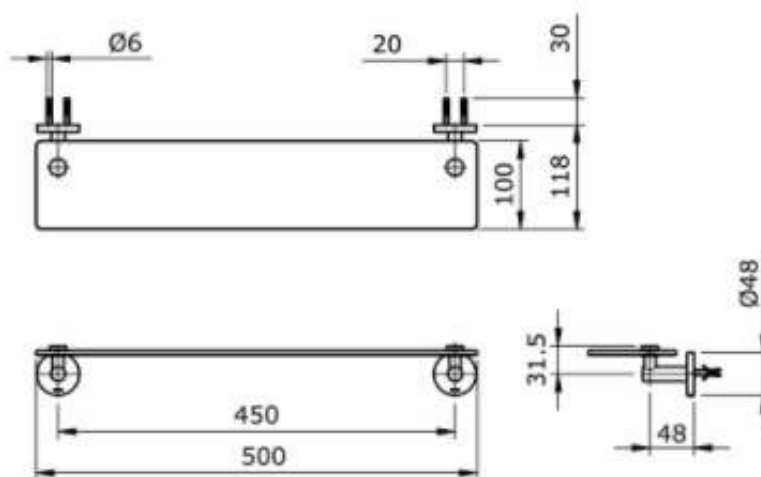

TOTO

Perfection by Design

Type No. : TX705AES
Description : Glass Shelf

Technical Specification :

Copyright © W.ATELIER SDN. BHD., All rights reserved.

All photos and specification in this brochure are only for illustration and do not necessarily represent the final standard specification. Manufacturer reserve the rights to make further improvements and changes, where appropriate during design development. Therefore, they shall not form part of an offer or contract.