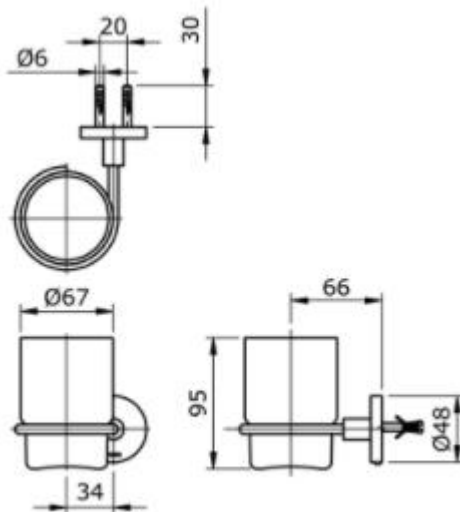

TOTO

Perfection by Design

Type No. : TX707AES
Description : Tumbler Holder

Technical Specification :

Copyright © W.ATELIER SDN. BHD., All rights reserved.

All photos and specification in this brochure are only for illustration and do not necessarily represent the final standard specification. Manufacturer reserve the rights to make further improvements and changes, where appropriate during design development. Therefore, they shall not form part of an offer or contract.