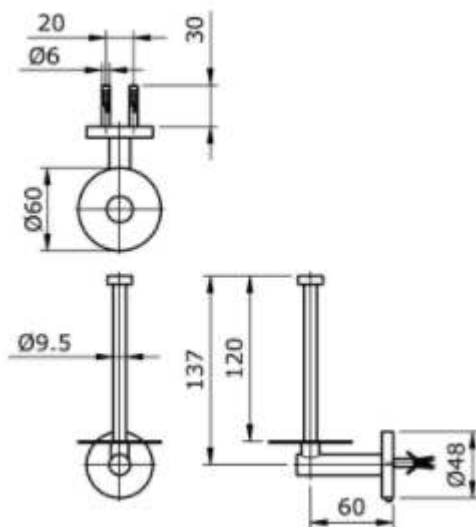

TOTO

Perfection by Design

Type No. : TX722AES
Description : Spare Paper Holder

Technical Specification :

Copyright © W.ATELIER SDN. BHD. All rights reserved.

All photos and specification in this brochure are only for illustration and do not necessarily represent the final standard specification. Manufacturer reserve the rights to make further improvements and changes, where appropriate during design development. Therefore, they shall not form part of an offer or contract.