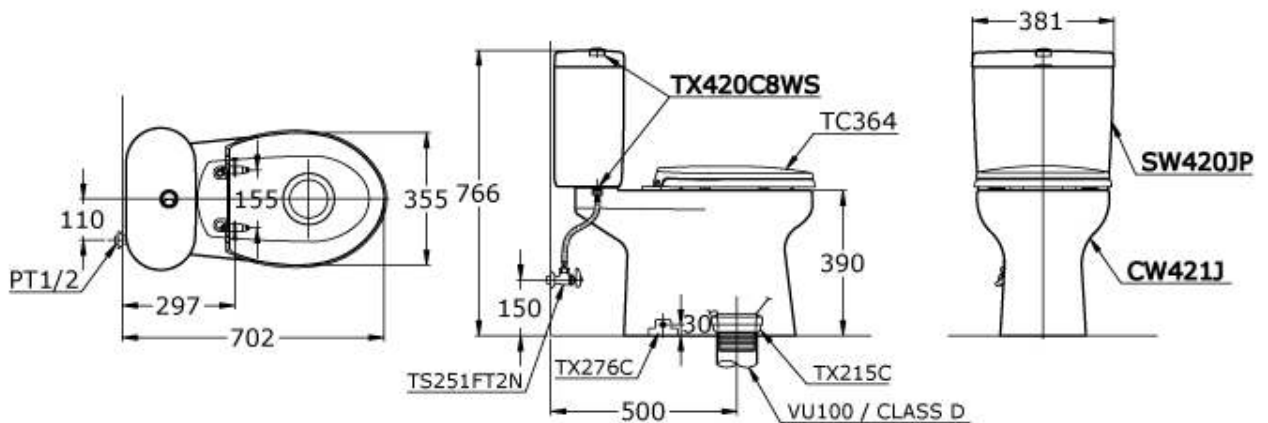

TOTO

Perfection by Design

Type No. : CW421J/SW420JP
Description : Close-Coupled WC
Bowl Shape : European Standard
Rough-In : 500mm/S-Trap/4.5/3L
Features : - wash-down

Technical Specification :

Copyright © W.ATELIER SDN. BHD., All rights reserved.