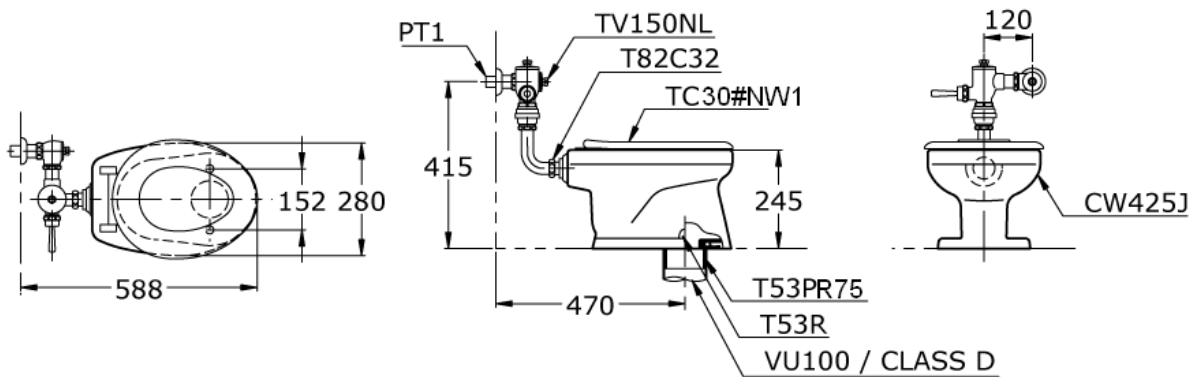

Technical Specification :

Copyright © W.ATELIER SDN. BHD., All rights reserved.

All photos and specification in this brochure are only for illustration and do not necessarily represent the final standard specification. Manufacturer reserve the rights to make further improvements and changes, where appropriate during design development. Therefore, they shall not form part of an offer or contract.