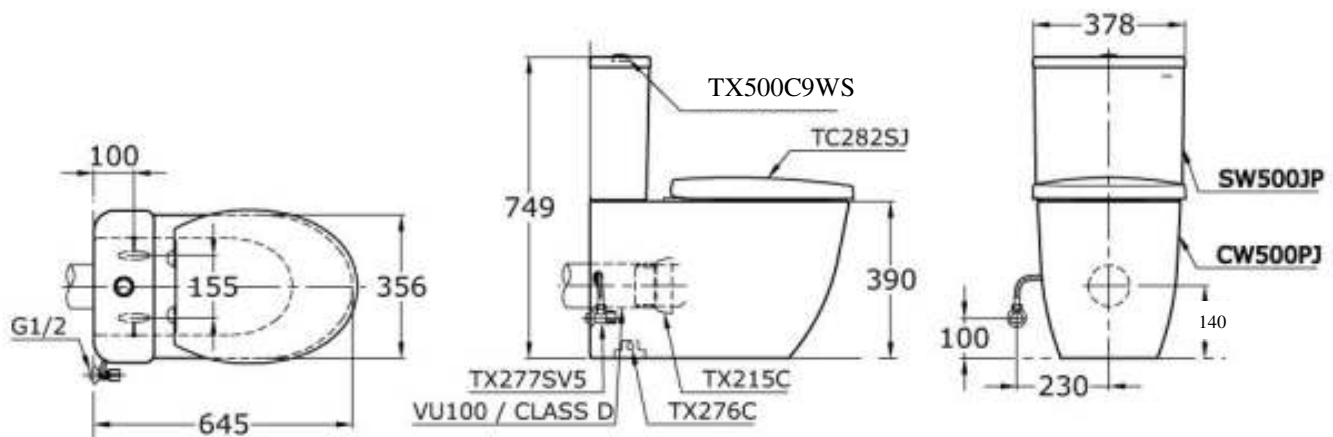

Technical Specification :

Copyright © W. ATELIER SDN. BHD., All rights reserved.

All photos and specification in this brochure are only for illustration and do not necessarily represent the final standard specification. Manufacturer reserve the rights to make further improvements and changes, where appropriate during design development. Therefore, they shall not form part of an offer or contract.