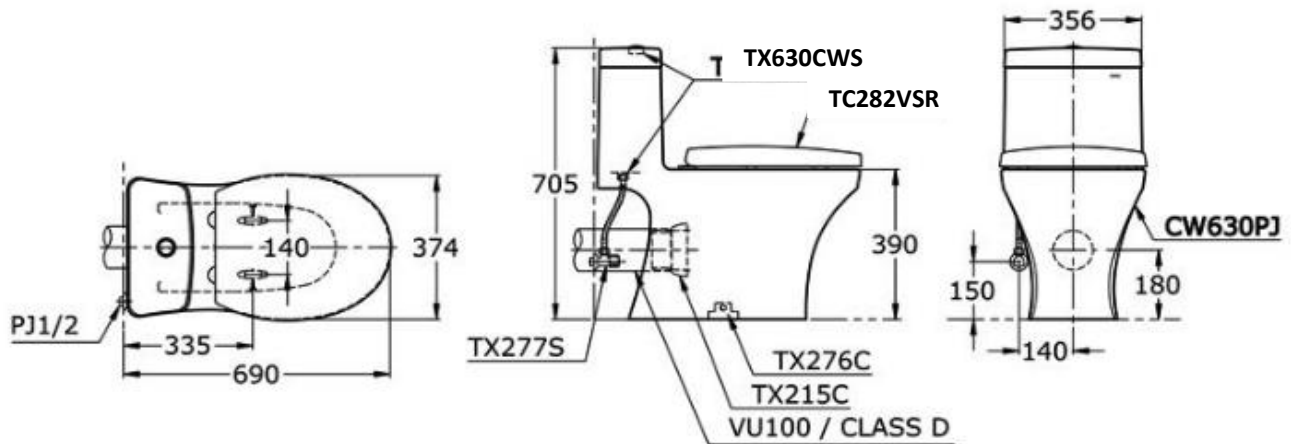

TOTO

Perfection by Design

Type No. : CW630J
Description : One-Piece Water Saving Dual Flush (6/3L)

Technical Specification :

Copyright © W. ATELIER SDN. BHD., All rights reserved.

All photos and specification in this brochure are only for illustration and do not necessarily represent the final standard specification. Manufacturer reserve the rights to make further improvements and changes, where appropriate during design development. Therefore, they shall not form part of an offer or contract.