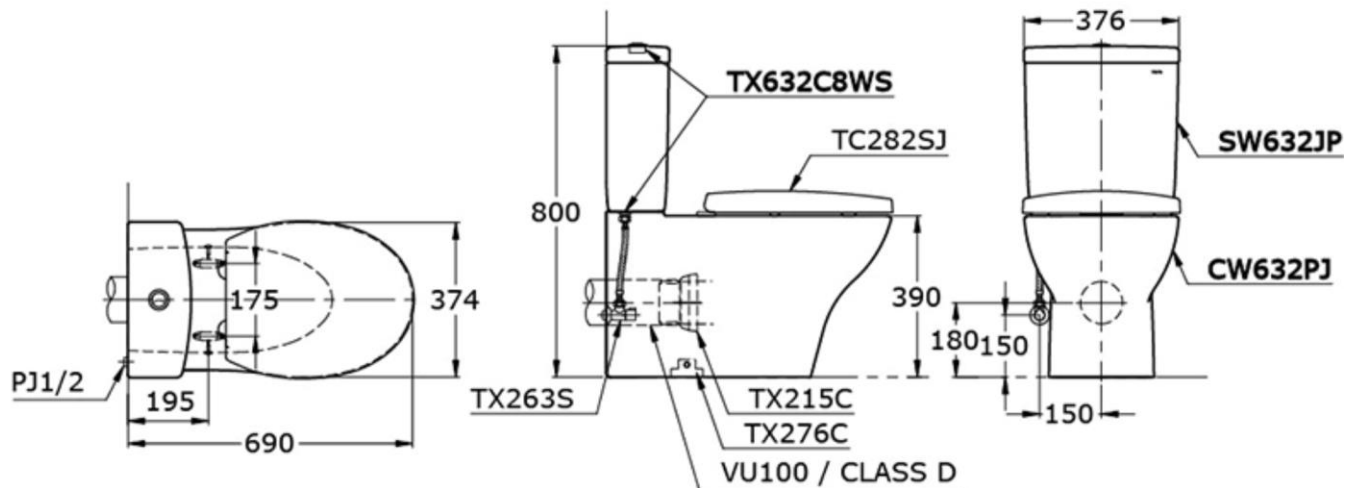

TOTO

Perfection by Design

Type No.	: CW632PJ / SW632JP
Description	: Close Coupled Toilet
Bowl Shape	: Round
Rough-In	: 180 mm (P-Trap)
Features	: - Dual Flush - Duroplast Seat & Cover - Skirted Design

Technical Specification :