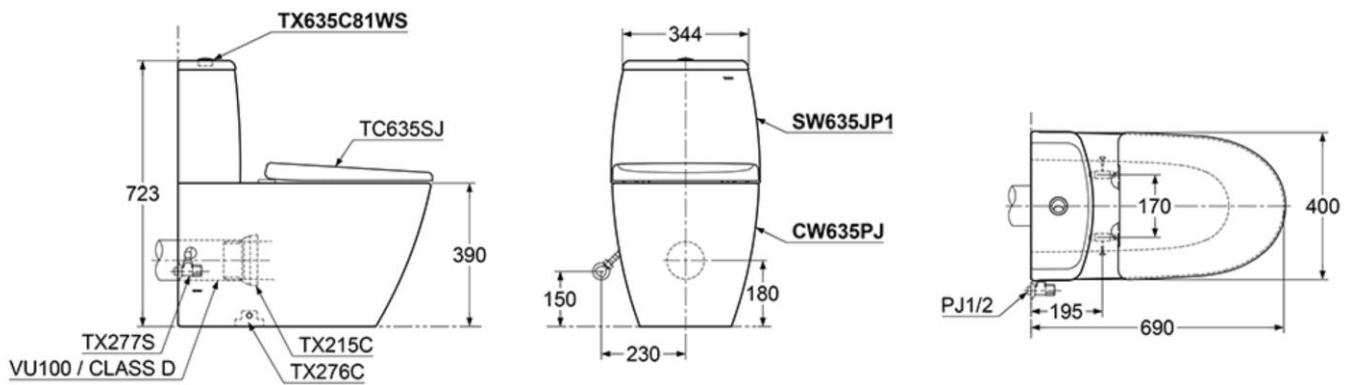

Copyright © W. ATELIER SDN. BHD., All rights reserved.

All photos and specification in this brochure are only for illustration and do not necessarily represent the final standard specification. Manufacturer reserve the rights to make further improvements and changes, where appropriate during design development. Therefore, they shall not form part of an offer or contract.