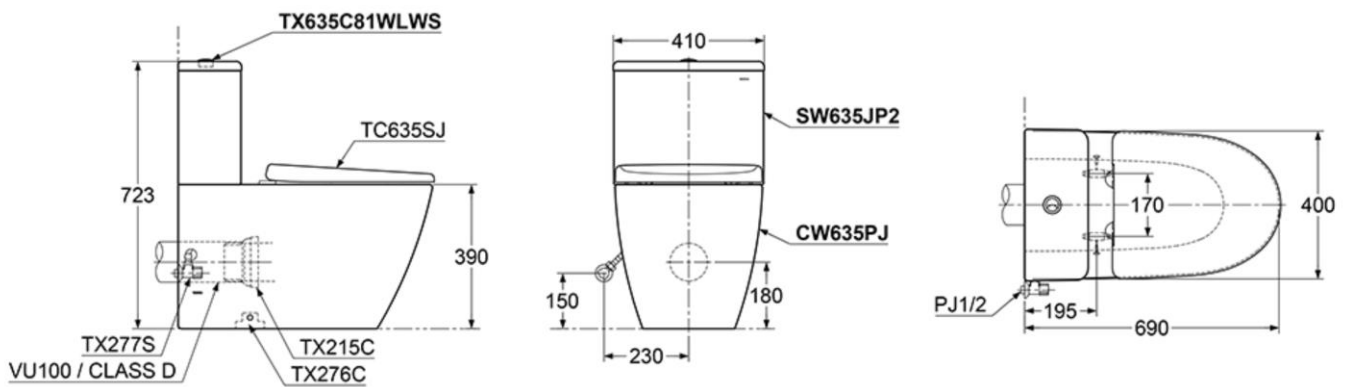

Copyright © W. ATELIER SDN. BHD., All rights reserved.

All photos and specification in this brochure are only for illustration and do not necessarily represent the final standard specification. Manufacturer reserve the rights to make further improvements and changes, where appropriate during design development. Therefore, they shall not form part of an offer or contract.