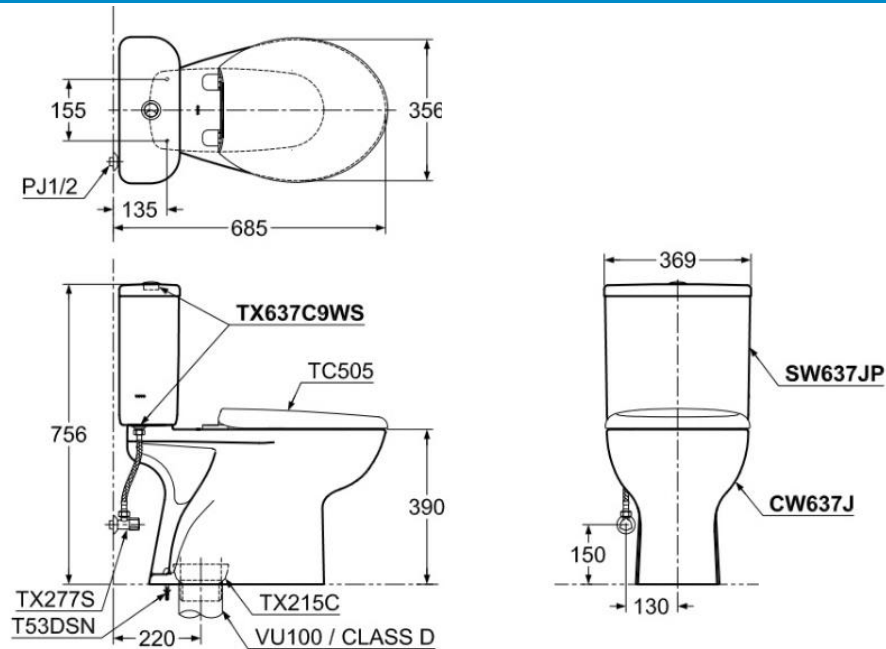

TOTO

Perfection by Design

Type No. : CW637J/SW637JP

Description : Closed coupled Dual flush (5/3L)

Technical Specification :

Copyright © W.ATELIER SDN. BHD., All rights reserved.

All photos and specification in this brochure are only for illustration and do not necessarily represent the final standard specification. Manufacturer reserve the rights to make further improvements and changes, where appropriate during design development. Therefore, they shall not form part of an offer or contract.