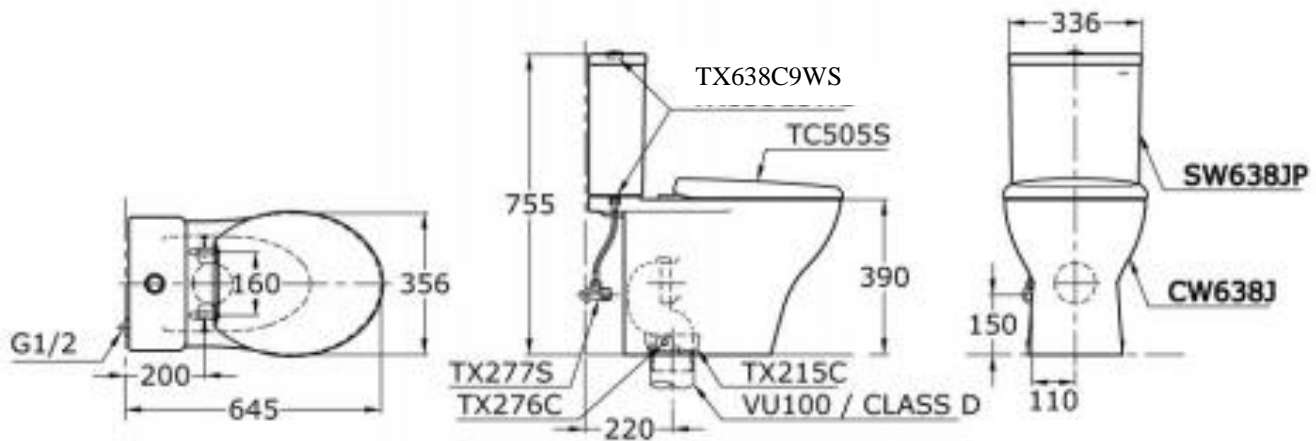

Technical Specification :

Copyright © W. ATELIER SDN. BHD., All rights reserved.

All photos and specification in this brochure are only for illustration and do not necessarily represent the final standard specification. Manufacturer reserve the rights to make further improvements and changes, where appropriate during design development. Therefore, they shall not form part of an offer or contract.