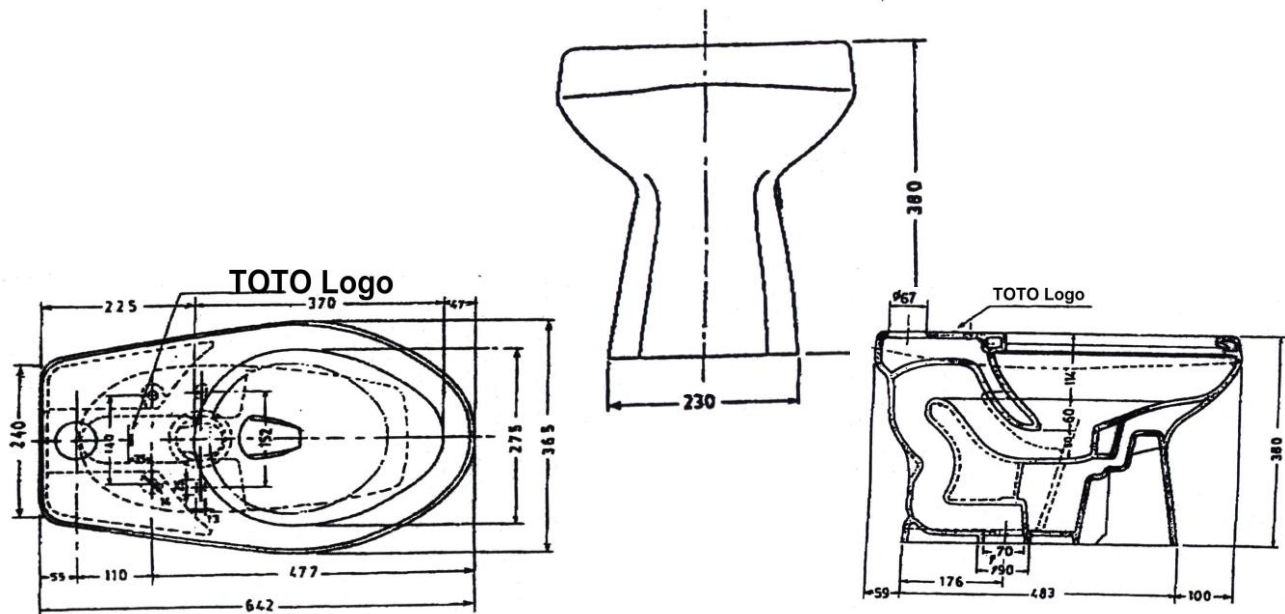

Technical Specification :

Copyright © W.ATELIER SDN.BHD., All rights reserved.

All photos and specification in this brochure are only for illustration and do not necessarily represent the final standard specification. Manufacturer reserve the rights to make further improvements and changes, where appropriate during design development. Therefore, they shall not form part of an offer or contract.