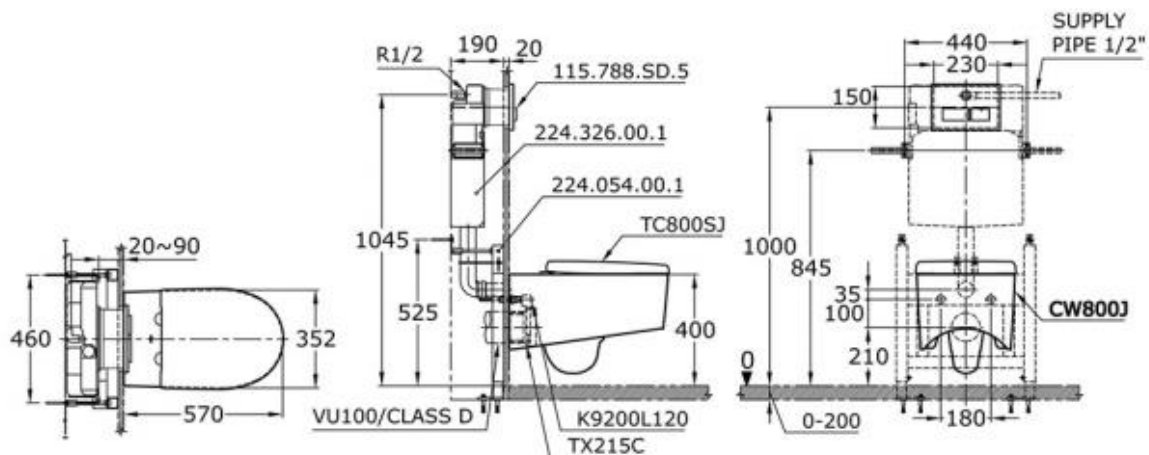

TOTO

Perfection by Design

Type No. : CW800J
Description : Wall Hung 4.5 / 3 L Dual Flush
Specification : Rough – In 210mm
Bowl shape : European

Technical Specification :

Copyright © W. ATELIER SDN. BHD., All rights reserved.