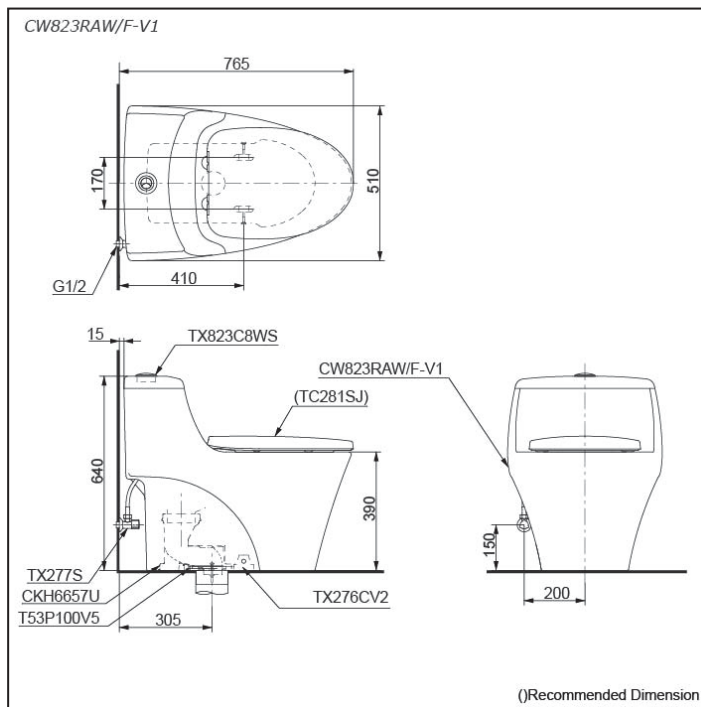

AVANTE ONE PIECE TOILET

Features

- The Avante suite: Matching toilets, lavatories and bidets
- Unique sculpted design, low profile One-Piece Toilet
- Skirted styling with concealed trapway for easy cleaning
- Upgrade with a Softclose Seat & Cover or WASHLET

Specifications

Flush system:	TORNADO FLUSH
Water Use:	5.0L / 3.0L
Rough-in:	305 mm
Bowl Shape:	Elongated
Water Pressure:	0.05MPa~0.75MPa
Size:	510Wx750Dx640H mm

Parts description

Fittings and Seat & Cover are not included

- **CW823RAW/F-V1**
Elongated Closet Bowl (S-Trap)
(Rough-in 305)
- **T53P100V5**
Floor Flange
- **TX277S**
Stop Valve w/ Flexible Hose
- **TX276CV2**
Fixing Bracket

Optional Parts

- TCF4911Z
WASHLET
- TC281SJ
Seat & Cover