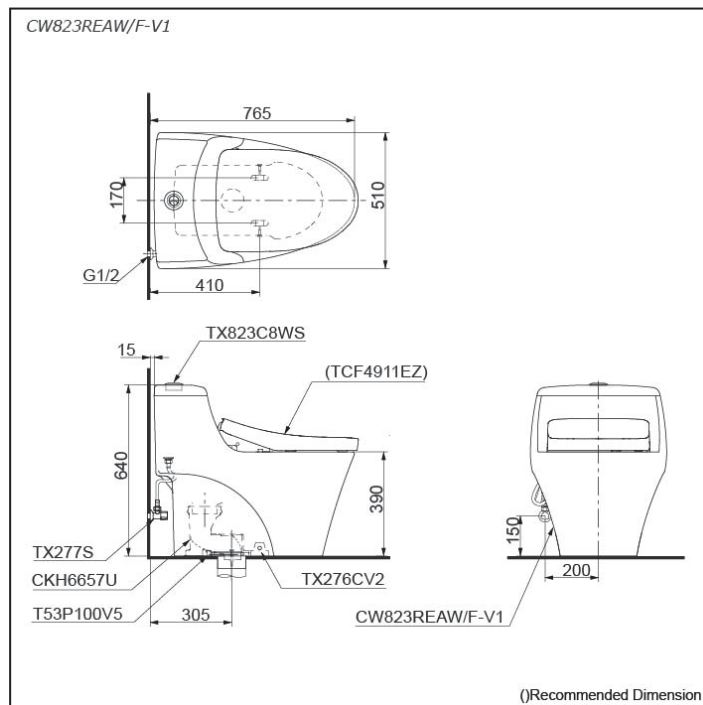

AVANTE ONE PIECE TOILET

Features

- The Avante suite: Matching toilets, lavatories and bidets
- Unique sculpted design, low profile One-Piece Toilet
- Skirted styling with concealed trapway for easy cleaning
- Upgrade with a Softclose Seat & Cover or WASHLET

Specifications

Flush system:	TORNADO FLUSH
Water Use:	5.0L / 3.0L
Rough-in:	305 mm
Bowl Shape:	Elongated
Water Pressure:	0.05MPa~0.75MPa
Size:	510Wx750Dx640H mm

Parts description

Fittings and Seat & Cover are not included

- **CW823REAW/F-V1**
Elongated Closet Bowl (S-Trap)
(Rough-in 305)
One piece toilet with Concealed Feature,
hiding all wiring inside the bowl
- **T53P100V5**
Floor Flange
- **TX277S**
Stop Valve w/ Flexible Hose
- **TX276CV2**
Fixing Bracket