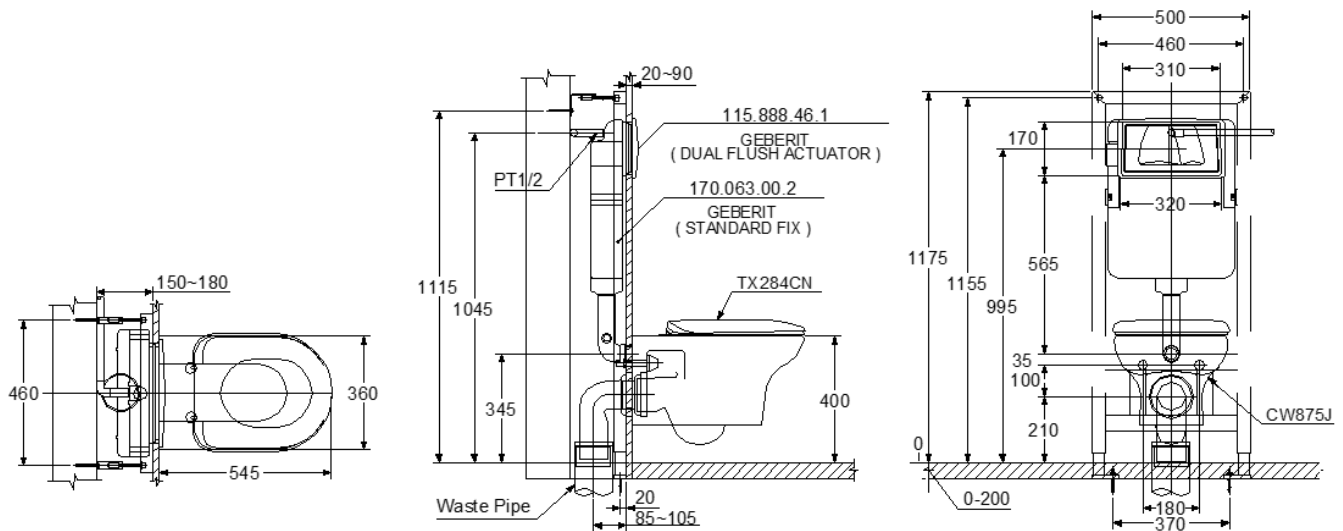

Technical Specification :

Copyright © W.ATELIER SDN. BHD., All rights reserved.

All photos and specification in this brochure are only for illustration and do not necessarily represent the final standard specification. Manufacturer reserve the rights to make further improvements and changes, where appropriate during design development. Therefore, they shall not form part of an offer or contract.