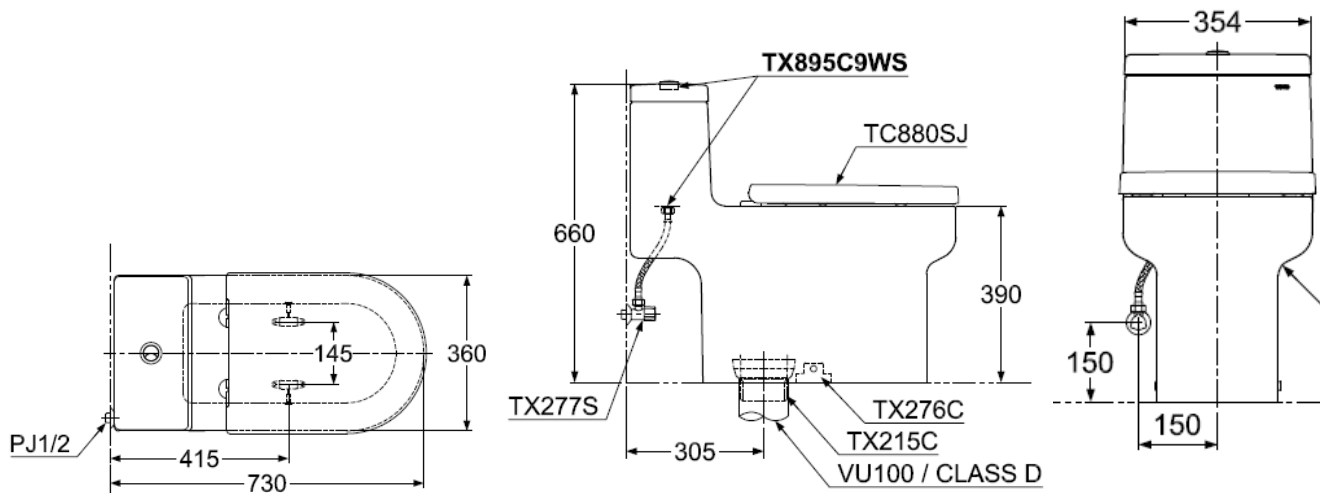

TOTO

Perfection by Design

Type No. : CW895J
Description : One- Piece Water Saving Dual Flush (4.5/3L)

Technical Specification :

Copyright © W.ATELIER SDN. BHD., All rights reserved.

All photos and specification in this brochure are only for illustration and do not necessarily represent the final standard specification. Manufacturer reserve the rights to make further improvements and changes, where appropriate during design development. Therefore, they shall not form part of an offer or contract.