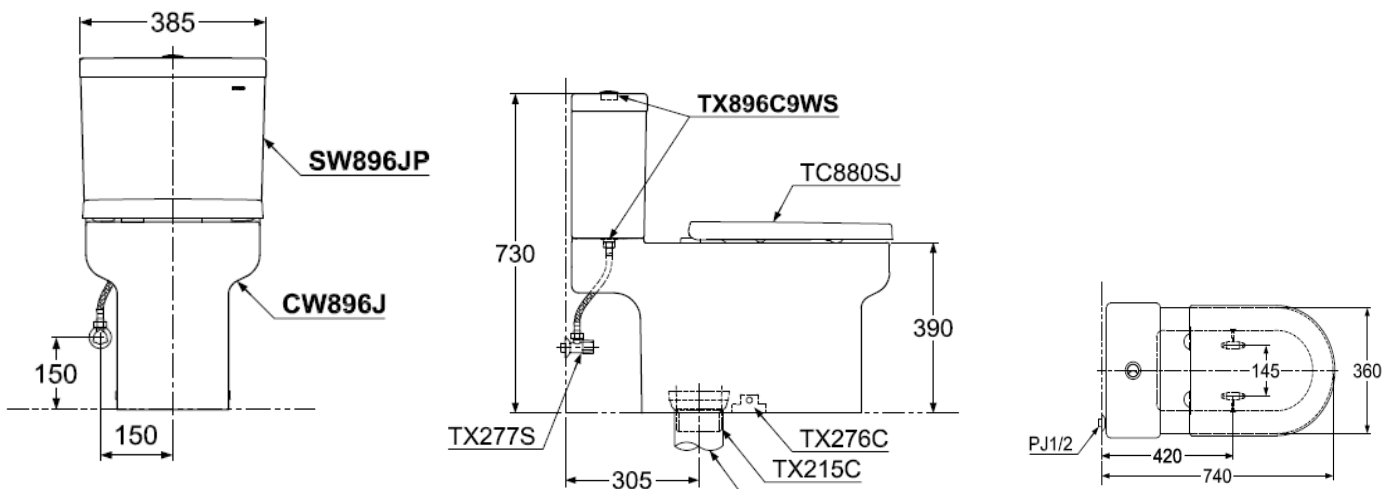

Copyright © W.ATELIER SDN. BHD., All rights reserved.

All photos and specification in this brochure are only for illustration and do not necessarily represent the final standard specification. Manufacturer reserve the rights to make further improvements and changes, where appropriate during design development. Therefore, they shall not form part of an offer or contract.