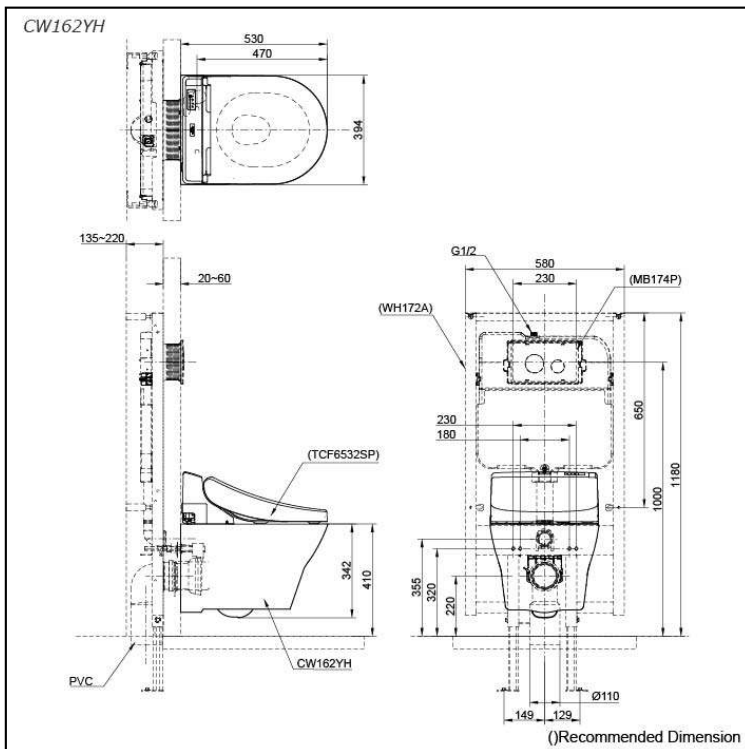

Specifications

Flush system:	TORNADO FLUSH
Water Use:	4.5L / 3L
Rough-in:	H=220 mm
Bowl Shape:	D-Shape
Water Pressure:	0.05MPa~0.75MPa
Size:	394Wx530Dx342H mm

Parts description

- **CW162YH (For WASHLET Unit)**
D-Shape Wall Hung Closet Bowl (for Concealed Cistern) (P-Trap)
(Rough-in H=220)

Optional Parts

- WH172A
Concealed Cistern w/ Frame
- WH142A
Concealed Cistern w/ Frame
(Low Type)
- TCF6532SP
WASHLET Unit
- MB174P
Flush Panel

Colors

White (CEFIONTECT)