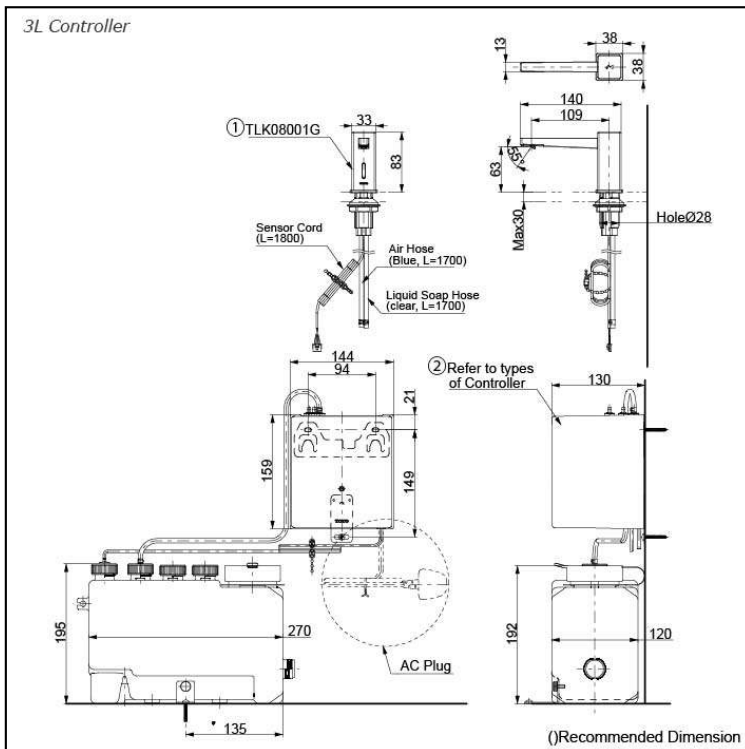

Note

- Recommend to use TOTO soap