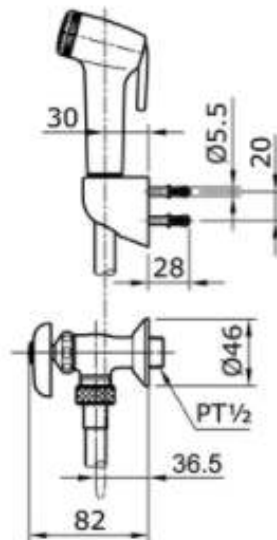

Copyright © W. ATELIER SDN. BHD., All rights reserved.

All photos and specification in this brochure are only for illustration and do not necessarily represent the final standard specification. Manufacturer reserve the rights to make further improvements and changes, where appropriate during design development. Therefore, they shall not form part of an offer or contract.