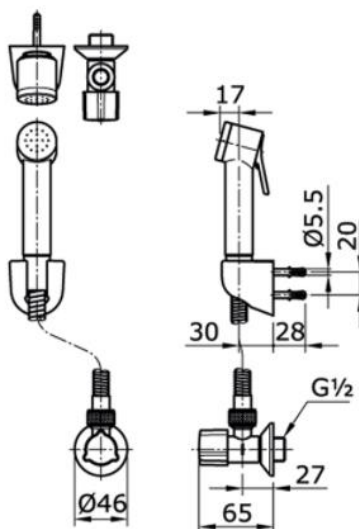

TOTO

Perfection by Design

Type No. :TX403SEV2CR

Description : Shower Spray
With Stop Valve
(Chrome)

Technical Specification :

Copyright © W. ATELIER SDN. BHD., All rights reserved.

All photos and specification in this brochure are only for illustration and do not necessarily represent the final standard specification. Manufacturer reserve the rights to make further improvements and changes, where appropriate during design development. Therefore, they shall not form part of an offer or contract.