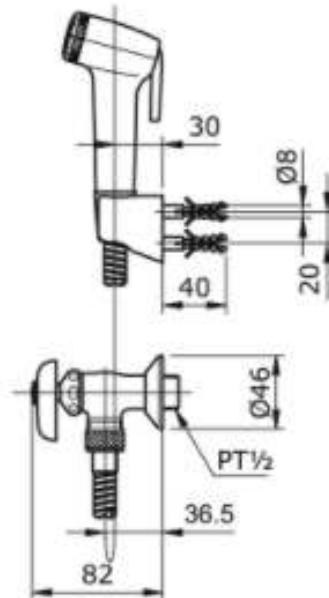

TOTO

Perfection by Design

Type No. : TX403SMCRB
Description : Min.Water Pressure :0.05MPa
Max.Water Pressure: 0.4 MPa

Technical Specification:

Copyright © W. ATELIER SDN. BHD., All rights reserved.

All photos and specification in this brochure are only for illustration and do not necessarily represent the final standard specification. Manufacturer reserve the rights to make further improvements and changes, where appropriate during design development. Therefore, they shall not form part of an offer or contract.