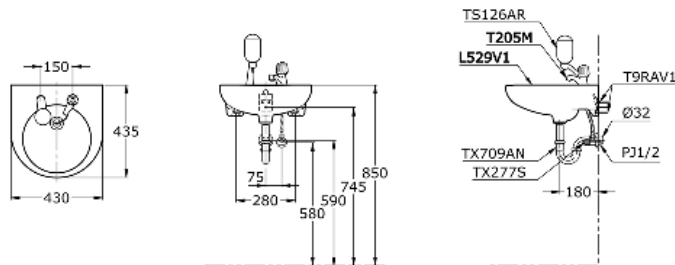

# TOTO

*Perfection by Design*

**Type No.** : L529V3WF#W  
**Description** : Size: 430 x 435mm

## Technical Specification :

---

L 529 V1

---

Copyright © W. ATELIER SDN. BHD., All rights reserved.

All photos and specification in this brochure are only for illustration and do not necessarily represent the final standard specification. Manufacturer reserve the rights to make further improvements and changes, where appropriate during design development. Therefore, they shall not form part of an offer or contract.