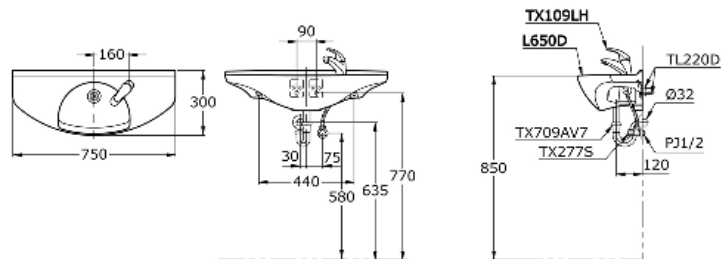

TOTO

Perfection by Design

Type No. : L650DWF#W
Description : Lavatory 1 Tap Hole

Technical Specification :

L 650 D

Copyright © W. ATELIER SDN. BHD., All rights reserved.

All photos and specification in this brochure are only for illustration and do not necessarily represent the final standard specification. Manufacturer reserve the rights to make further improvements and changes, where appropriate during design development. Therefore, they shall not form part of an offer or contract.